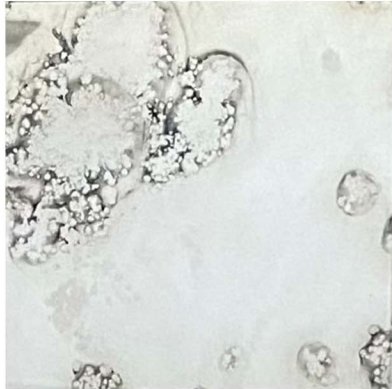

PARTS + ASSEMBLY