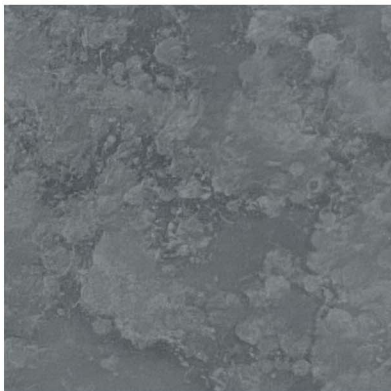

MINA

A frameless sculptural wall mirror combining silver and hand patinated mirrors and solid ash. Handcrafted and produced in Los Angeles.

Made to order

Non-stock lead time approx 3-6 weeks

40" x 45" x .75"

Custom colors, finishes and sizes available.

PARTS + ASSEMBLY

PARTS + ASSEMBLY

PARTS + ASSEMBLY

PARTS + ASSEMBLY